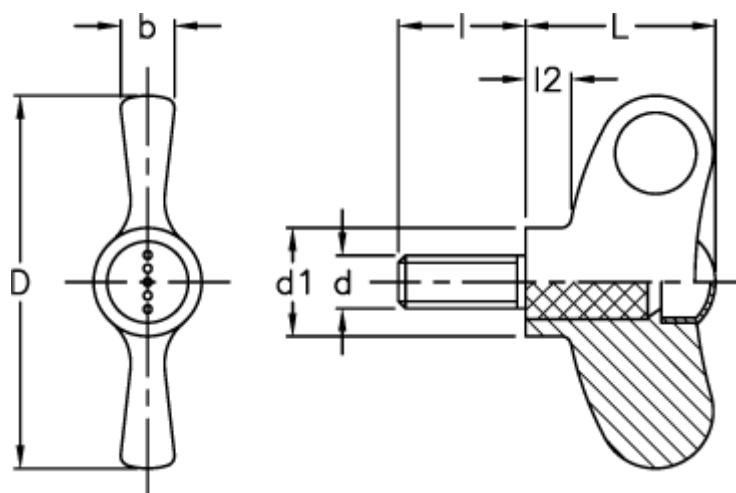

Data Sheet

Article number: 23052246363

Description: E+G Wing screw
EWN.55 SST-p-M8x30-C3, grey cap

Measures

b	= 8
D	= 55
d1	= 16
d 6g	= M8
l	= 30
L	= 28
l2	= 6.5